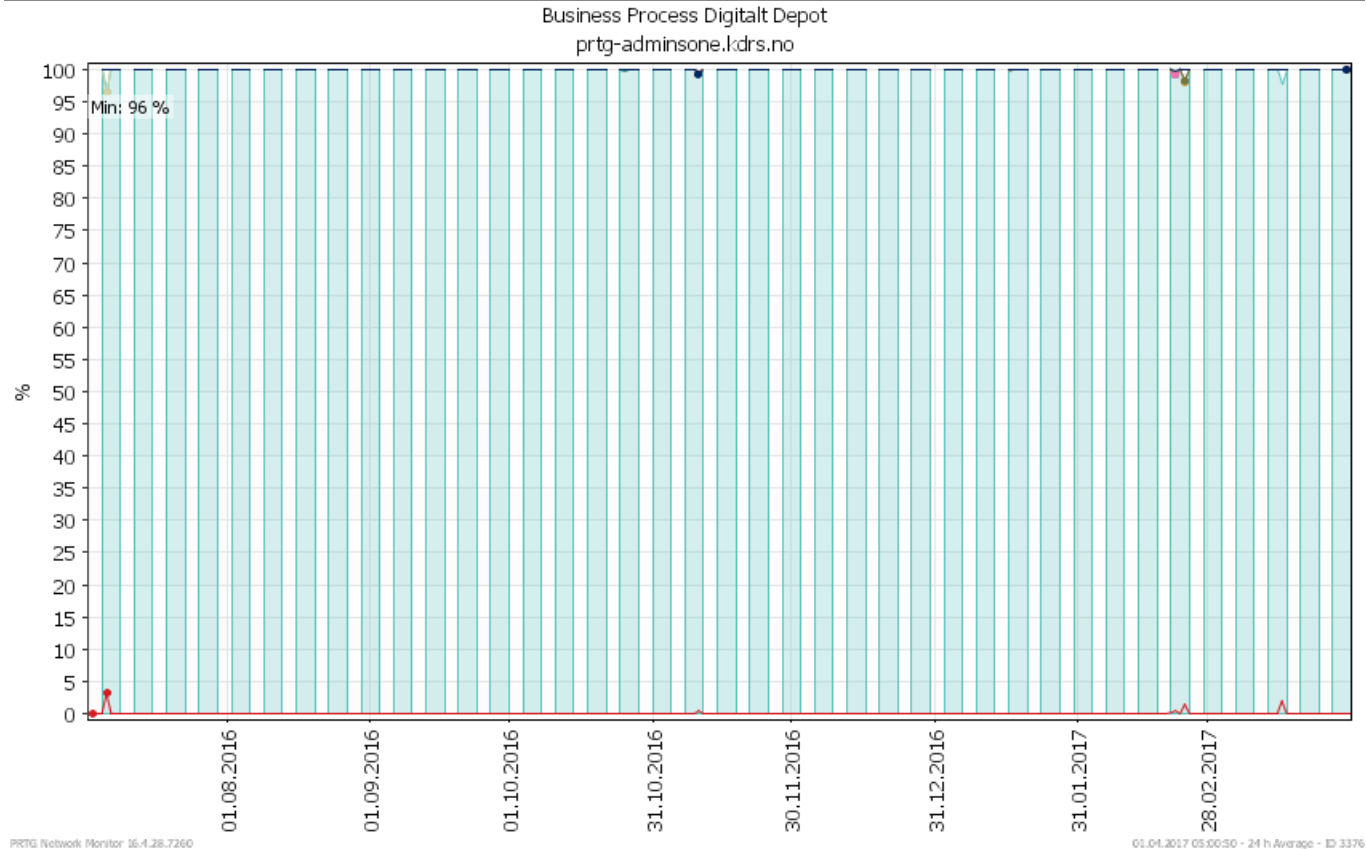

Oppetid KDRS Digitalt Depot: Business Process Digitalt Depot

Report Time Span:	01.07.2016 00:00:00 - 01.04.2017 00:00:00					
Report Hours:	Kontortid					
Sensor Type:	Business Process Sensor (60 s Interval)					
Probe, Group, Device:	Local probe > Local probe > prt-g-adminsone.kdrs.no					
Uptime Stats:	Up:	99,961 %	[65d4h4m38s]	Down:	0,039 %	[36m44s]
Request Stats:	Good:	100 %	[93968]	Failed:	0 %	[0]
Average (Global State):	100 %					