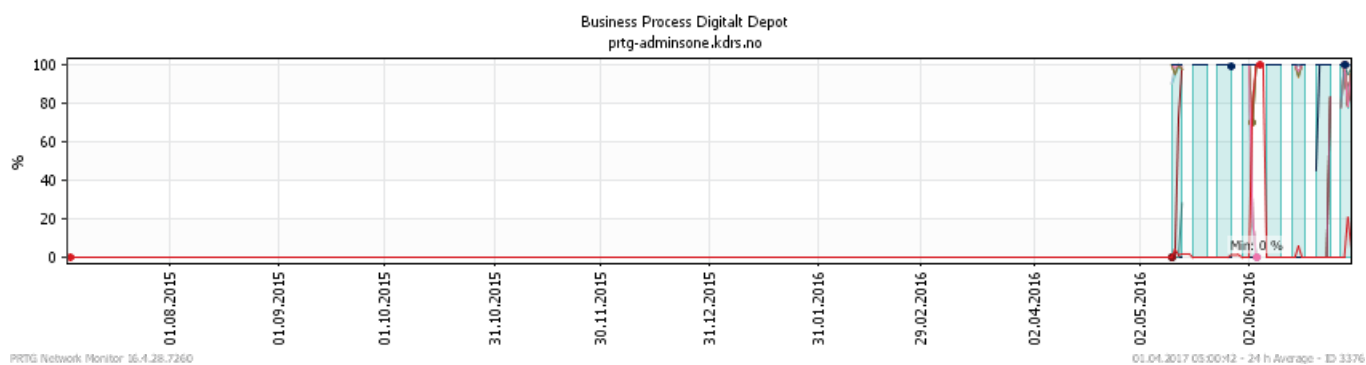

Channel	Average
Global State	100 %
SSL VPN	100 %
EPP IKAR	100 %
Fjerndepot nord	100 %
Fjerndepot sør	100 %
EPP IKAT	100 %
EPP IKAMR	100 %
EPP IKAVA	100 %
Fake DNS	100 %
EPP IKAK	100 %
EPP IKAF	100 %
EPP IKATO	100 %
EPP ARKNOR	100 %