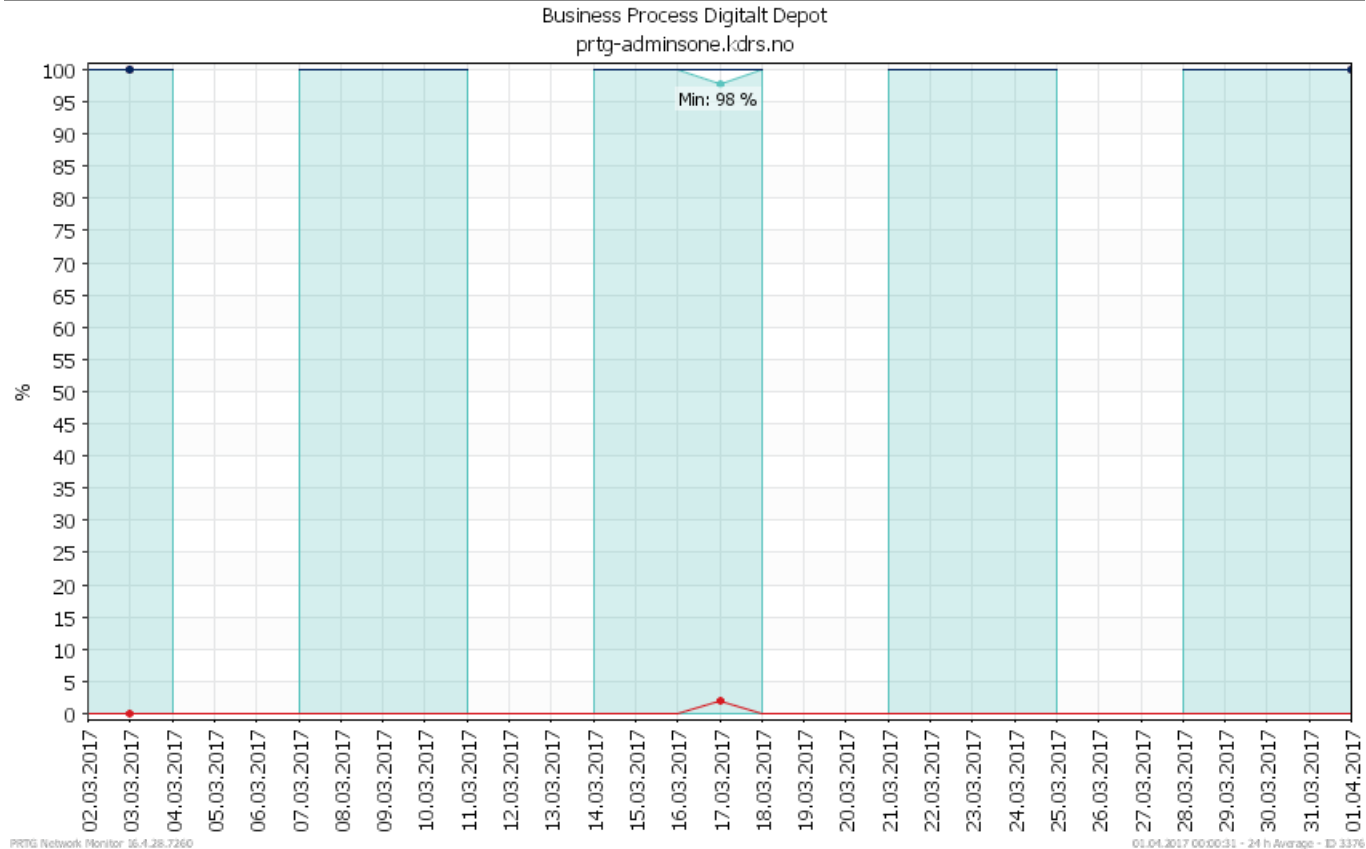

Oppetid KDRS Digitalt Depot: Business Process Digitalt Depot

Report Time Span:	01.03.2017 00:00:00 - 01.04.2017 00:00:00					
Report Hours:	Kontortid					
Sensor Type:	Business Process Sensor (60 s Interval)					
Probe, Group, Device:	Local probe > Local probe > prtq-adminsone.kdrs.no					
Uptime Stats:	Up:	99,915 %	[7d15h37m21s]	Down:	0,085 %	[9m23s]
Request Stats:	Good:	100 %	[11041]	Failed:	0 %	[0]
Average (Global State):	100 %					