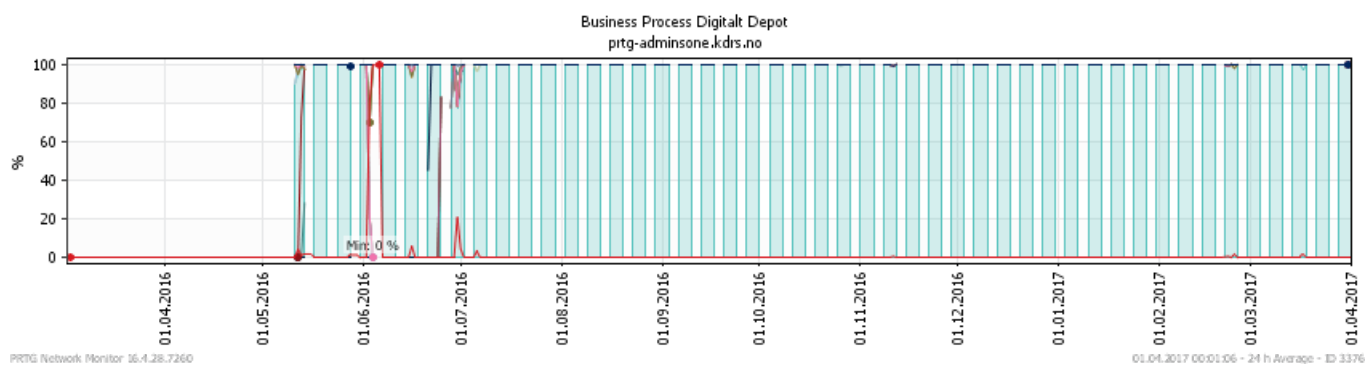

Channel	Average
Global State	100 %
SSL VPN	100 %
EPP IKAR	100 %
Fjerndepot nord	100 %
Fjerndepot sør	100 %
EPP IKAT	100 %
EPP IKAMR	100 %
EPP IKAVA	100 %
Fake DNS	100 %
EPP IKAK	100 %
EPP IKAF	100 %
EPP IKATO	100 %
EPP ARKNOR	100 %