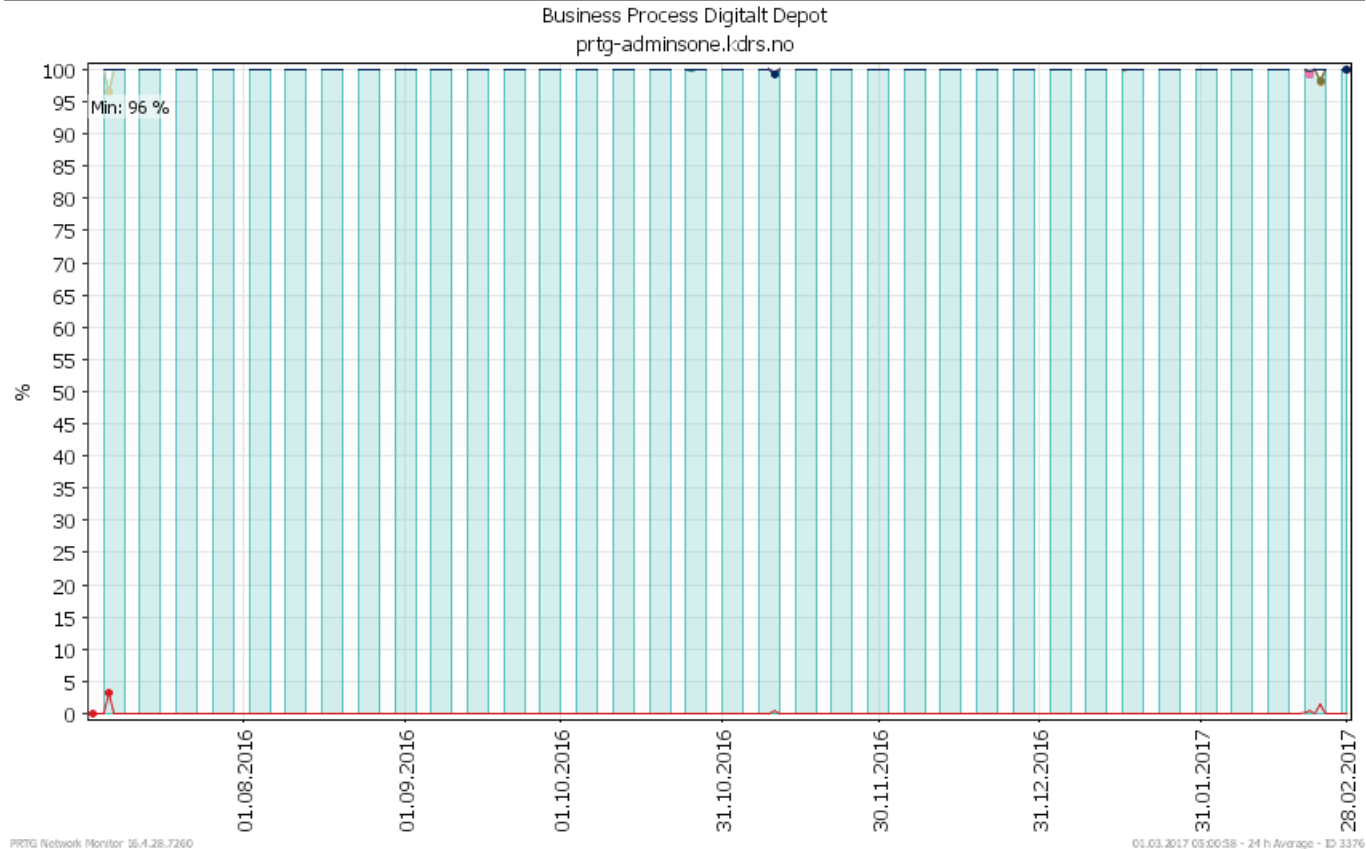

Oppetid KDRS Digitalt Depot: Business Process Digitalt Depot

Report Time Span:	01.07.2016 00:00:00 - 01.03.2017 00:00:00					
Report Hours:	Kontortid					
Sensor Type:	Business Process Sensor (60 s Interval)					
Probe, Group, Device:	Local probe > Local probe > prtq-adminsone.kdrs.no					
Uptime Stats:	Up:	99,967 %	[57d12h27m17s]	Down:	0,033 %	[27m21s]
Request Stats:	Good:	100 %	[82927]	Failed:	0 %	[0]
Average (Global State):	100 %					