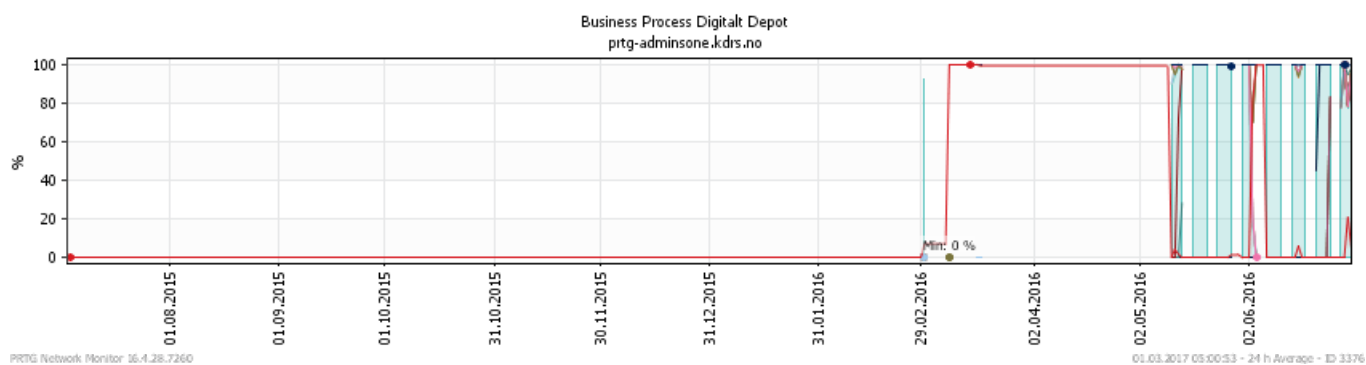

Channel	Average
Global State	100 %
SSL VPN	100 %
EPP IKAR	100 %
Fjerndepot nord	100 %
Fjerndepot sør	100 %
EPP IKAT	100 %
EPP IKAMR	100 %
EPP IKAVA	100 %
Fake DNS	100 %
EPP IKAK	100 %
EPP IKAF	100 %
EPP IKATO	100 %
EPP ARKNOR	100 %