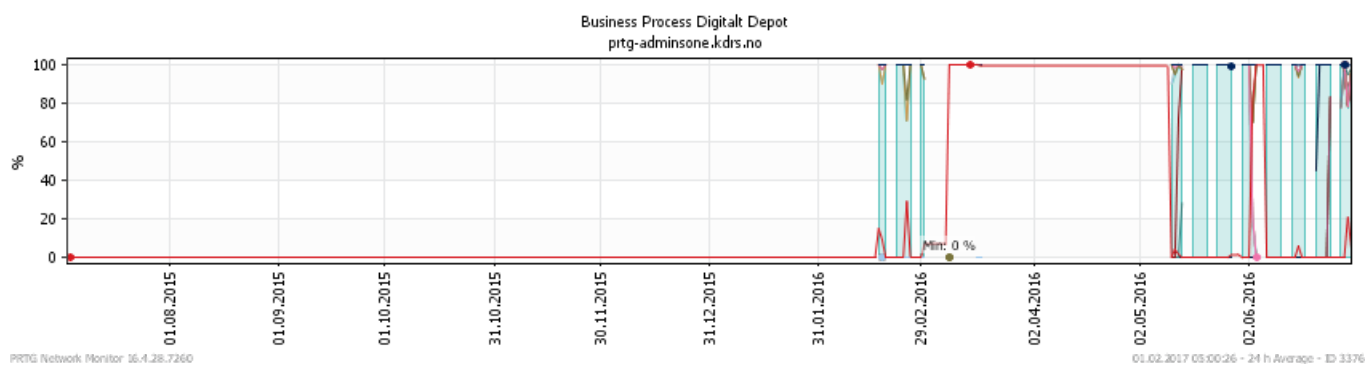

Channel	Average
Global State	100 %
SSL VPN	100 %
EPP IKAR	100 %
Fjerndepot nord	100 %
Fjerndepot sør	100 %
EPP IKAT	100 %
EPP IKAMR	100 %
EPP IKAVA	100 %
Fake DNS	100 %
EPP IKAK	100 %
EPP IKAF	100 %
EPP IKATO	100 %
EPP ARKNOR	100 %