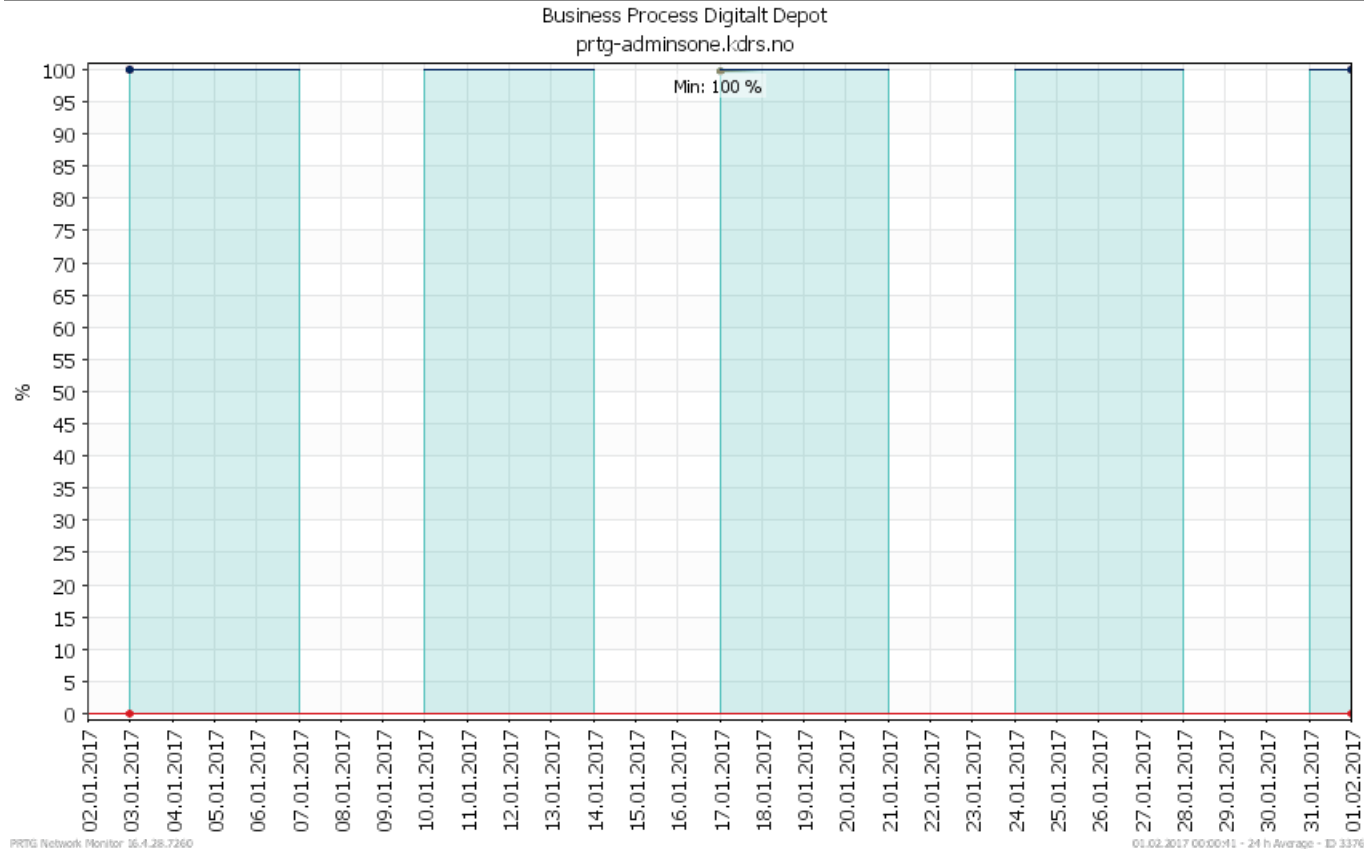

Oppetid KDRS Digitalt Depot: Business Process Digitalt Depot

Report Time Span:	01.01.2017 00:00:00 - 01.02.2017 00:00:00			
Report Hours:	Kontortid			
Sensor Type:	Business Process Sensor (60 s Interval)			
Probe, Group, Device:	Local probe > Local probe > prtg-adminsone.kdrs.no			
Uptime Stats:	Up:	100 % ■ [7d7h50m24s]	Down:	0 % ■ [0s]
Request Stats:	Good:	100 % ■ [10560]	Failed:	0 % ■ [0]
Average (Global State):	100 %			