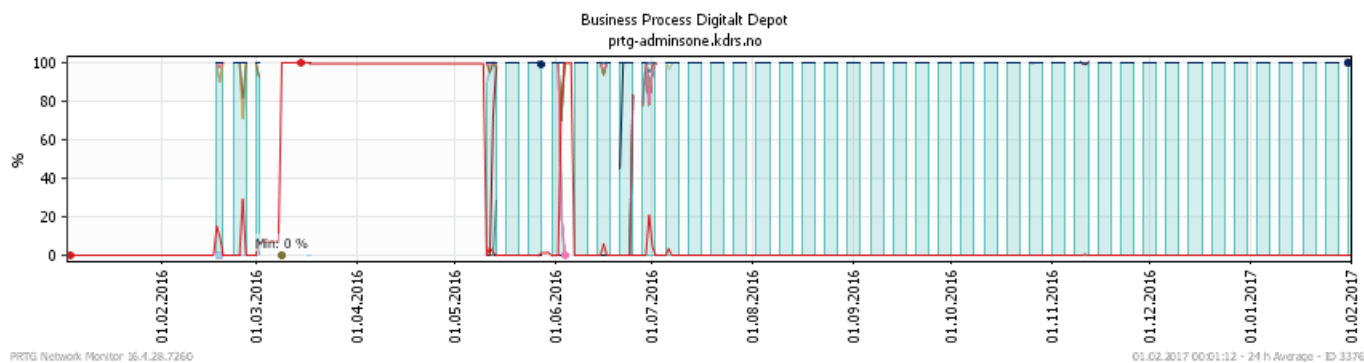

Channel	Average
Global State	100 %
SSL VPN	100 %
EPP IKAR	100 %
Fjerndepot nord	100 %
Fjerndepot sør	100 %
EPP IKAT	100 %
EPP IKAMR	100 %
EPP IKAVA	100 %
Fake DNS	100 %
EPP IKAK	100 %
EPP IKAF	100 %
EPP IKATO	100 %
EPP ARKNOR	100 %