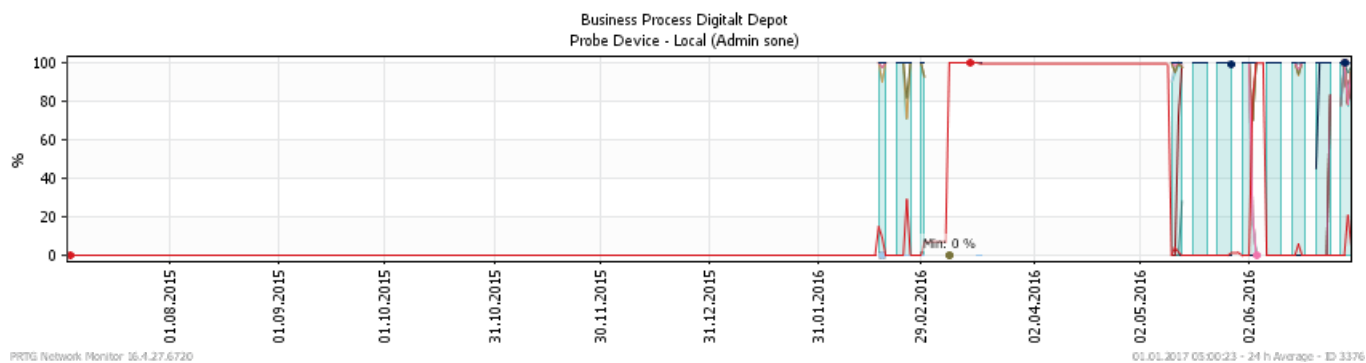

Channel	Average
Global State	100 %
SSL VPN	100 %
EPP IKAR	100 %
Fjerndepot nord	100 %
Fjerndepot sør	100 %
EPP IKAT	100 %
EPP IKAMR	100 %
EPP IKAVA	100 %
Fake DNS	100 %
EPP IKAK	100 %
EPP IKAF	100 %
EPP IKATO	100 %
EPP ARKNOR	100 %