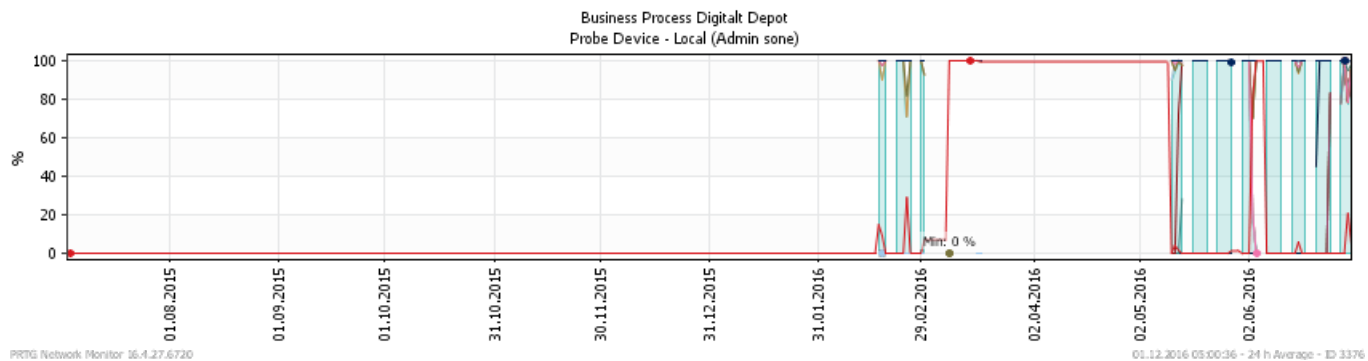

Oppetid KDRS Digitalt Depot: Business Process Digitalt Depot

Report Time Span:	01.07.2016 00:00:00 - 01.12.2016 00:00:00			
Report Hours:	Kontortid			
Sensor Type:	Business Process Sensor (60 s Interval)			
Probe, Group, Device:	Local probe > Local probe > Probe Device - Local (Admin sone)			
Uptime Stats:	Up:	99,967 % [36d7h0m16s]	Down:	0,033 % [17m0s]
Request Stats:	Good:	100 % [52319]	Failed:	0 % [0]
Average (Global State):	100 %			

PRTG Network Monitor 16.4.27.6720

01.12.2016 05:00:34 - 24 h Average - ID 3376

- Downtime
- Global State
- SSL VPN
- EPP IKAR
- Fjerndepot nord
- Fjerndepot sør
- EPP IKAT
- EPP IKAMR
- EPP IKAVA
- Fake DNS
- EPP IKAK
- EPP IKAF
- EPP IKATO
- EPP ARKNOR
- EPP DRMBY
- EPP AAMA
- EPP FARKSF