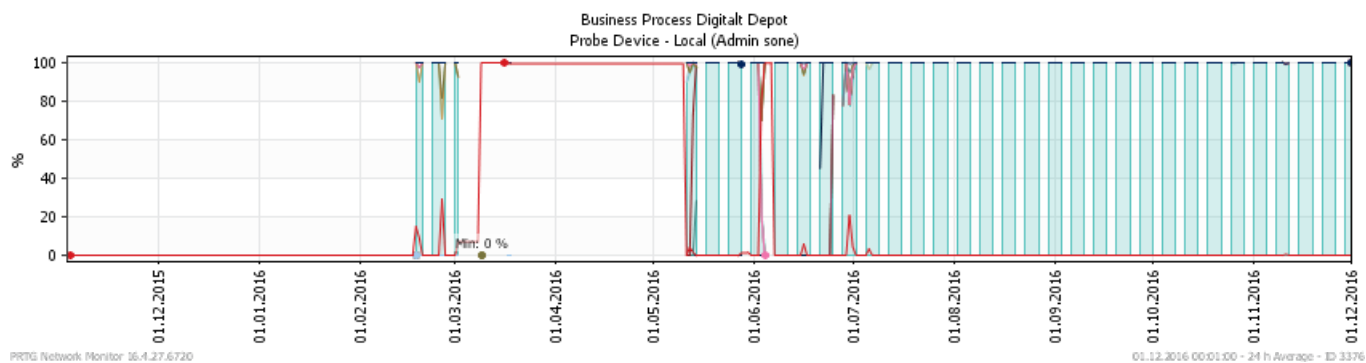

Channel	Average
Global State	100 %
SSL VPN	100 %
EPP IKAR	100 %
Fjerndepot nord	100 %
Fjerndepot sør	100 %
EPP IKAT	100 %
EPP IKAMR	100 %
EPP IKAVA	100 %
Fake DNS	100 %
EPP IKAK	100 %
EPP IKAF	100 %
EPP IKATO	100 %
EPP ARKNOR	100 %