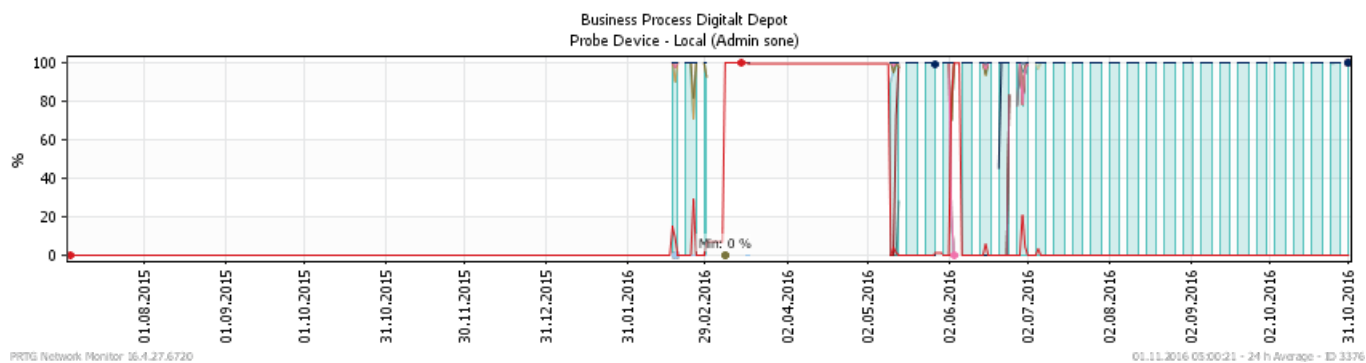

PRTG Network Monitor 16.4.27.6720 01.11.2016 05:00:21 - 24 h Average - ID 3376

Channel	Average
Global State	100 %
SSL VPN	100 %
EPP IKAR	100 %
Fjerndepot nord	100 %
Fjerndepot sør	100 %
EPP IKAT	100 %
EPP IKAMR	100 %
EPP IKAVA	100 %
Fake DNS	100 %
EPP IKAK	100 %
EPP IKAF	100 %
EPP IKATO	100 %
EPP ARKNOR	100 %