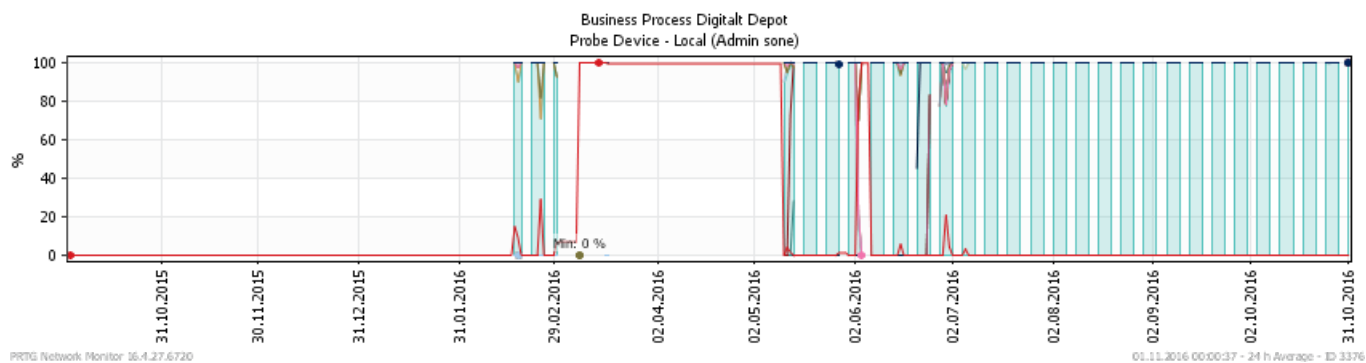

Channel	Average
Global State	100 %
SSL VPN	100 %
EPP IKAR	100 %
Fjerndepot nord	100 %
Fjerndepot sør	100 %
EPP IKAT	100 %
EPP IKAMR	100 %
EPP IKAVA	100 %
Fake DNS	100 %
EPP IKAK	100 %
EPP IKAF	100 %
EPP IKATO	100 %
EPP ARKNOR	100 %