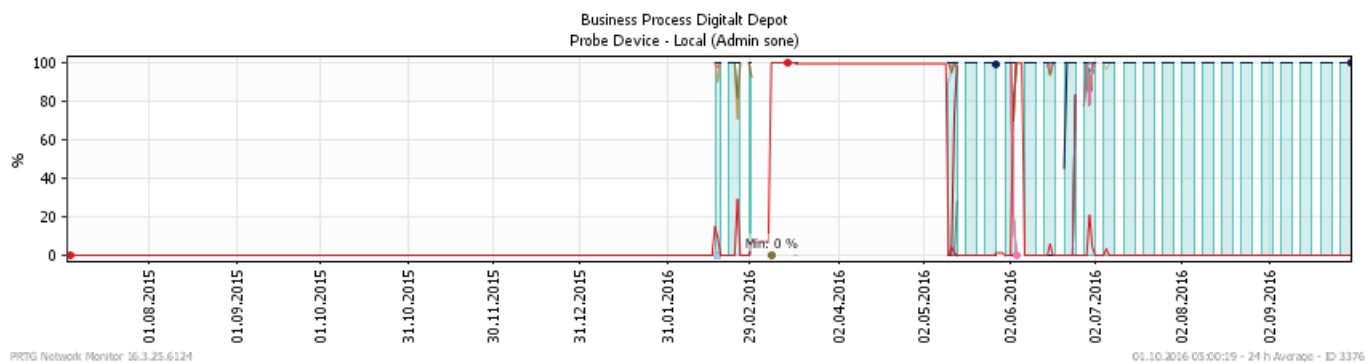

Oppetid KDRS Digitalt Depot: Business Process Digitalt Depot

Report Time Span:	01.07.2016 00:00:00 - 01.10.2016 00:00:00					
Report Hours:	Kontortid					
Sensor Type:	Business Process Sensor BETA (60 s Interval)					
Probe, Group, Device:	Local probe > Local probe > Probe Device - Local (Admin sone)					
Uptime Stats:	Up:	99,953 %	[21d23h23m16s]	Down:	0,047 %	[15m0s]
Request Stats:	Good:	100 %	[31680]	Failed:	0 %	[0]
Average (Global State):	100 %					

PRTG Network Monitor 16.3.25.6124 01.10.2016 05:00:13 - 24 h Average - ID 3376

- Downtime (%)
- Global State
- SSL VPN
- EPP IKAR
- Fjerndepot nord
- Fjerndepot sør
- EPP IKAT
- EPP IKAMR
- EPP IKAVA
- Fake DNS
- EPP IKAK
- EPP IKAF
- EPP IKATO
- EPP ARKNOR
- EPP DRMBY
- EPP AAMA
- EPP FARKSF