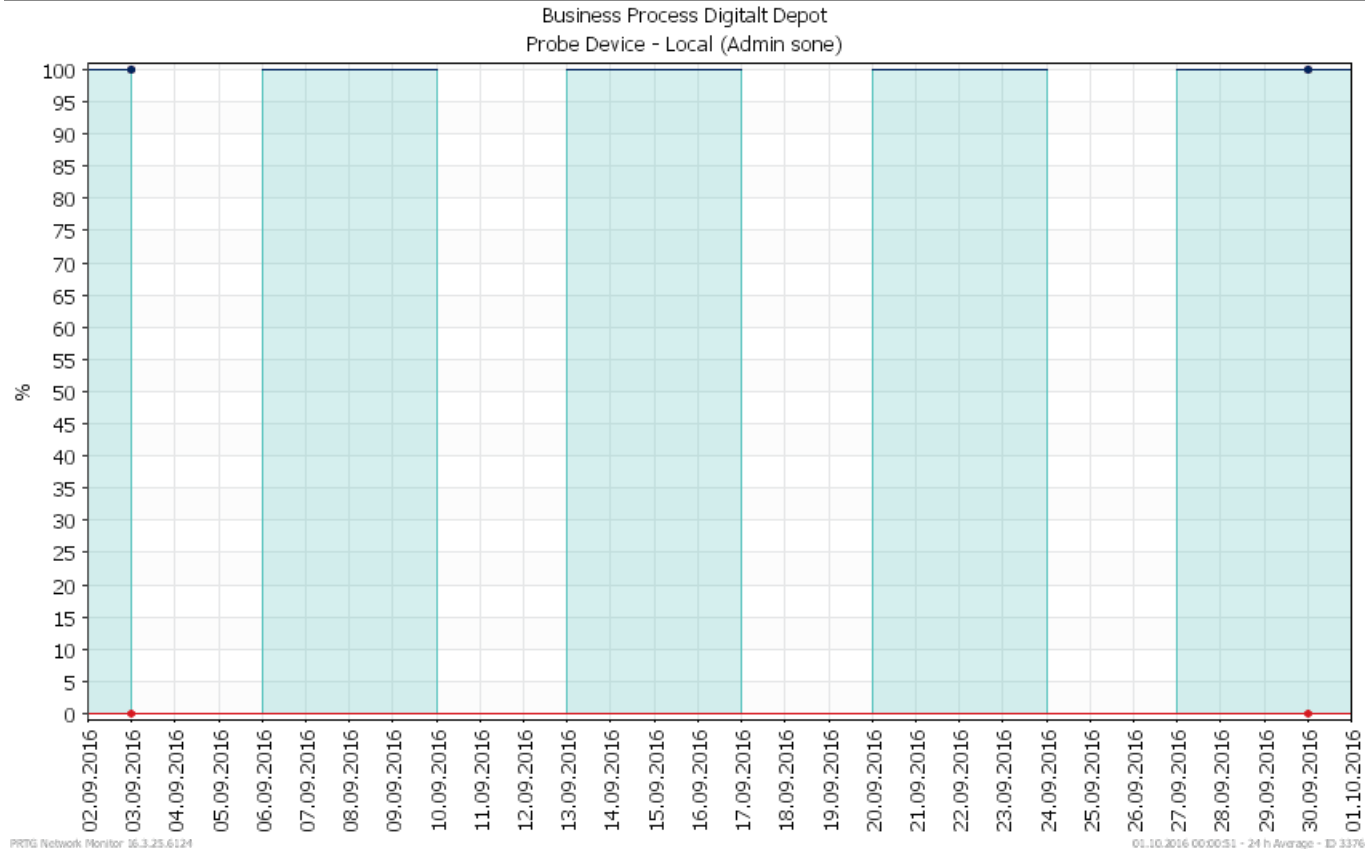

### Oppetid KDRS Digitalt Depot: Business Process Digitalt Depot

Report Time Span:	01.09.2016 00:00:00 - 01.10.2016 00:00:00			
Report Hours:	Kontortid			
Sensor Type:	Business Process Sensor BETA (60 s Interval)			
Probe, Group, Device:	Local probe > Local probe > Probe Device - Local (Admin sone)			
Uptime Stats:	Up:	100 % <span style="color: green;">■</span> [7d7h47m9s]	Down:	0 % <span style="color: green;">■</span> [0s]
Request Stats:	Good:	100 % <span style="color: green;">■</span> [10560]	Failed:	0 % <span style="color: green;">■</span> [0]
Average (Global State):	100 %			

Channel	Average
Global State	100 %
SSL VPN	100 %
EPP IKAR	100 %
Fjerndepot nord	100 %
Fjerndepot sør	100 %
EPP IKAT	100 %
EPP IKAMR	100 %
EPP IKAVA	100 %
Fake DNS	100 %
EPP IKAK	100 %
EPP IKAF	100 %
EPP IKATO	100 %
EPP ARKNOR	100 %