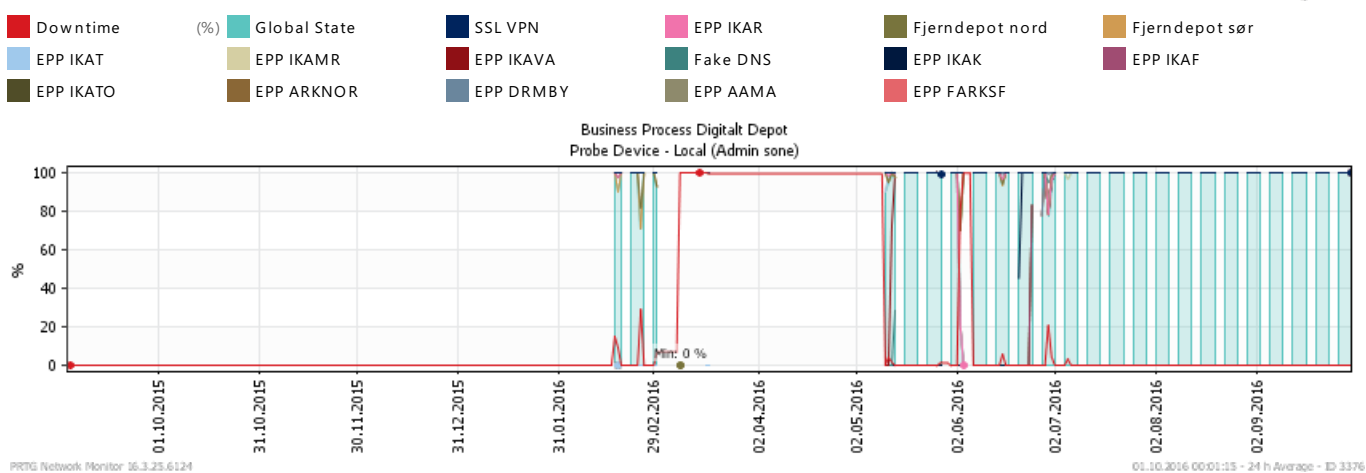

### Oppetid KDRS Digitalt Depot: Business Process Digitalt Depot

Report Time Span:	01.09.2016 00:00:00 - 01.10.2016 00:00:00			
Report Hours:	Kontortid			
Sensor Type:	Business Process Sensor BETA (60 s Interval)			
Probe, Group, Device:	Local probe > Local probe > Probe Device - Local (Admin sone)			
Uptime Stats:	Up:	100 % <span style="color: green;">■</span> [7d7h47m9s]	Down:	0 % <span style="color: green;">■</span> [0s]
Request Stats:	Good:	100 % <span style="color: green;">■</span> [10560]	Failed:	0 % <span style="color: green;">■</span> [0]
Average (Global State):	100 %			

Channel	Average
Global State	100 %
SSL VPN	100 %
EPP IKAR	100 %
Fjerndepot nord	100 %
Fjerndepot sør	100 %
EPP IKAT	100 %
EPP IKAMR	100 %
EPP IKAVA	100 %
Fake DNS	100 %
EPP IKAK	100 %
EPP IKAF	100 %
EPP IKATO	100 %
EPP ARKNOR	100 %