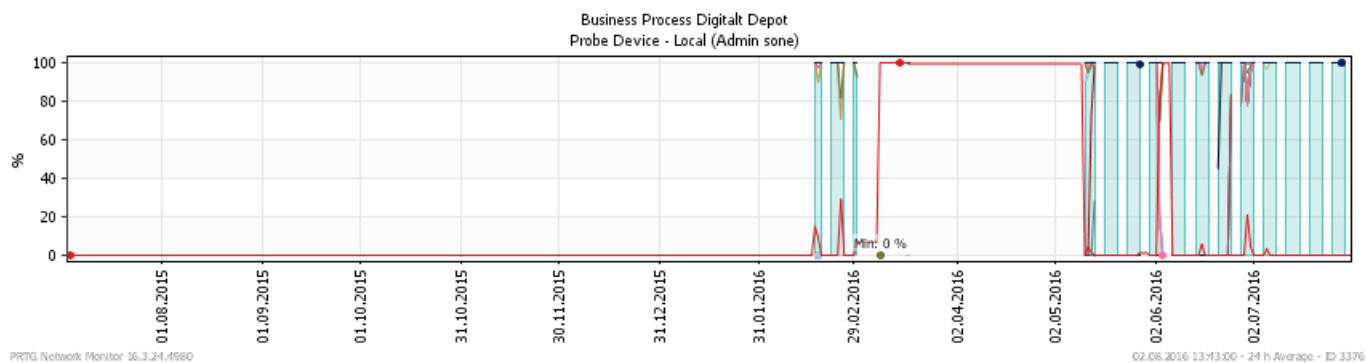

Oppetid KDRS Digitalt Depot: Business Process Digitalt Depot

Report Time Span:	01.07.2016 00:00:00 - 01.08.2016 00:00:00					
Report Hours:	Kontortid					
Sensor Type:	Business Process Sensor BETA (60 s Interval)					
Probe, Group, Device:	Local probe > Local probe > Probe Device - Local (Admin sone)					
Uptime Stats:	Up:	99,851 %	[6d23h39m44s]	Down:	0,149 %	[15m0s]
Request Stats:	Good:	100 %	[10081]	Failed:	0 %	[0]
Average (Global State):	100 %					

Channel	Average
Global State	100 %
SSL VPN	100 %
EPP IKAR	100 %
Fjerndepot nord	100 %
Fjerndepot sør	100 %
EPP IKAT	100 %
EPP IKAMR	100 %
EPP IKAVA	100 %
Fake DNS	100 %
EPP IKAK	100 %
EPP IKAF	100 %
EPP IKATO	100 %
EPP ARKNOR	100 %