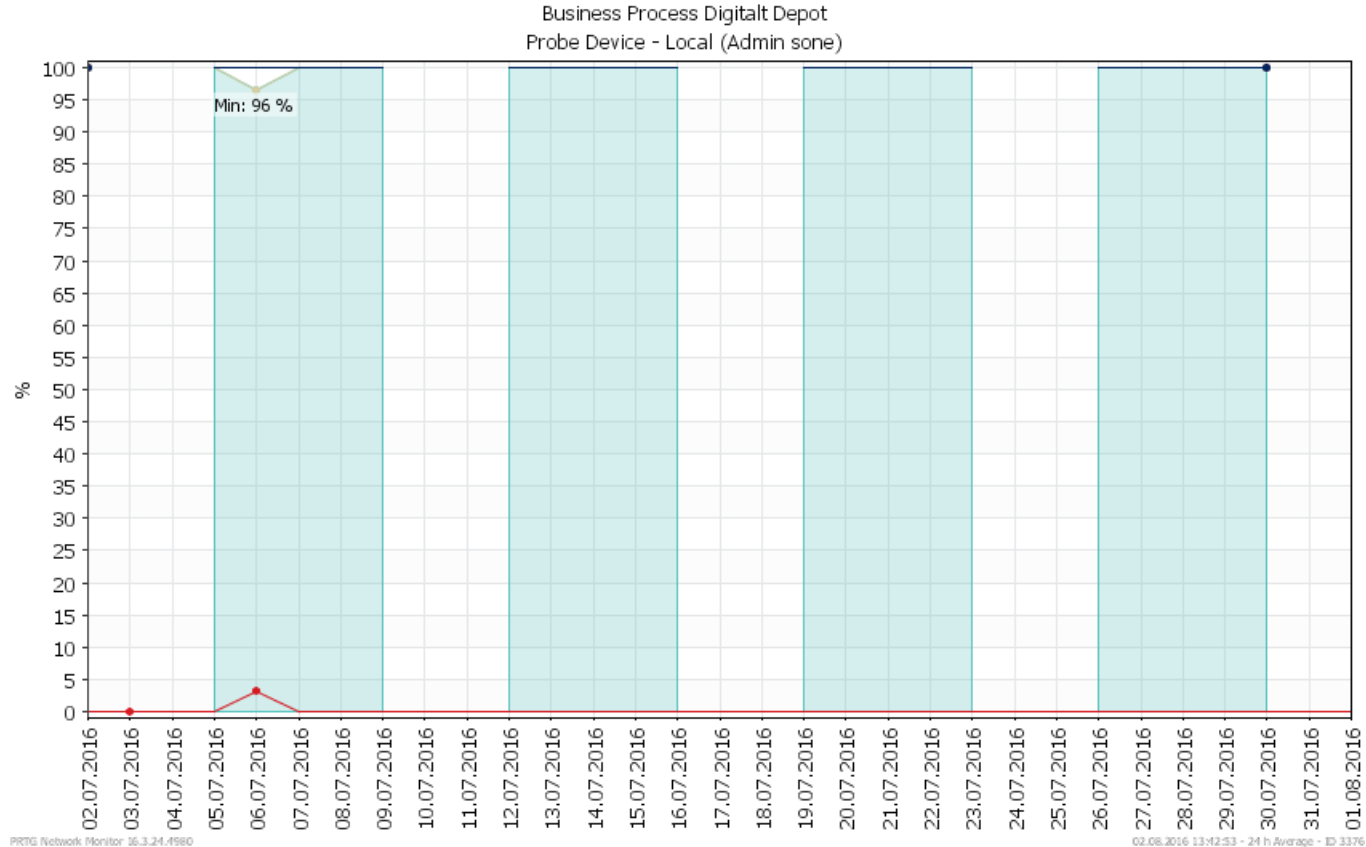

Oppetid KDRS Digitalt Depot: Business Process Digitalt Depot

Report Time Span:	01.07.2016 00:00:00 - 01.08.2016 00:00:00					
Report Hours:	Kontortid					
Sensor Type:	Business Process Sensor BETA (60 s Interval)					
Probe, Group, Device:	Local probe > Local probe > Probe Device - Local (Admin sone)					
Uptime Stats:	Up:	99,851 %	[6d23h39m44s]	Down:	0,149 %	[15m0s]
Request Stats:	Good:	100 %	[10081]	Failed:	0 %	[0]
Average (Global State):	100 %					

Channel	Average
Global State	100 %
SSL VPN	100 %
EPP IKAR	100 %
Fjerndepot nord	100 %
Fjerndepot sør	100 %
EPP IKAT	100 %
EPP IKAMR	100 %
EPP IKAVA	100 %
Fake DNS	100 %
EPP IKAK	100 %
EPP IKAF	100 %
EPP IKATO	100 %
EPP ARKNOR	100 %