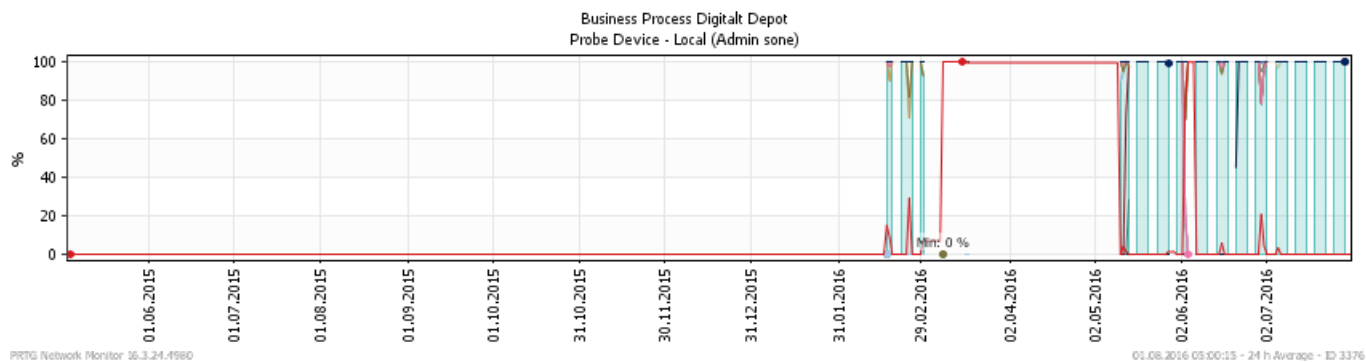

Oppetid KDRS Digitalt Depot: Business Process Digitalt Depot

Report Time Span:	01.05.2016 00:00:00 - 01.08.2016 00:00:00					
Report Hours:	Kontortid					
Sensor Type:	Business Process Sensor BETA (60 s Interval)					
Probe, Group, Device:	Local probe > Local probe > Probe Device - Local (Admin sone)					
Uptime Stats:	Up:	96,247 %	[18d10h39m54s]	Down:	3,753 %	[17h15m40s]
Request Stats:	Good:	100 %	[27629]	Failed:	0 %	[0]
Average (Global State):	96 %					