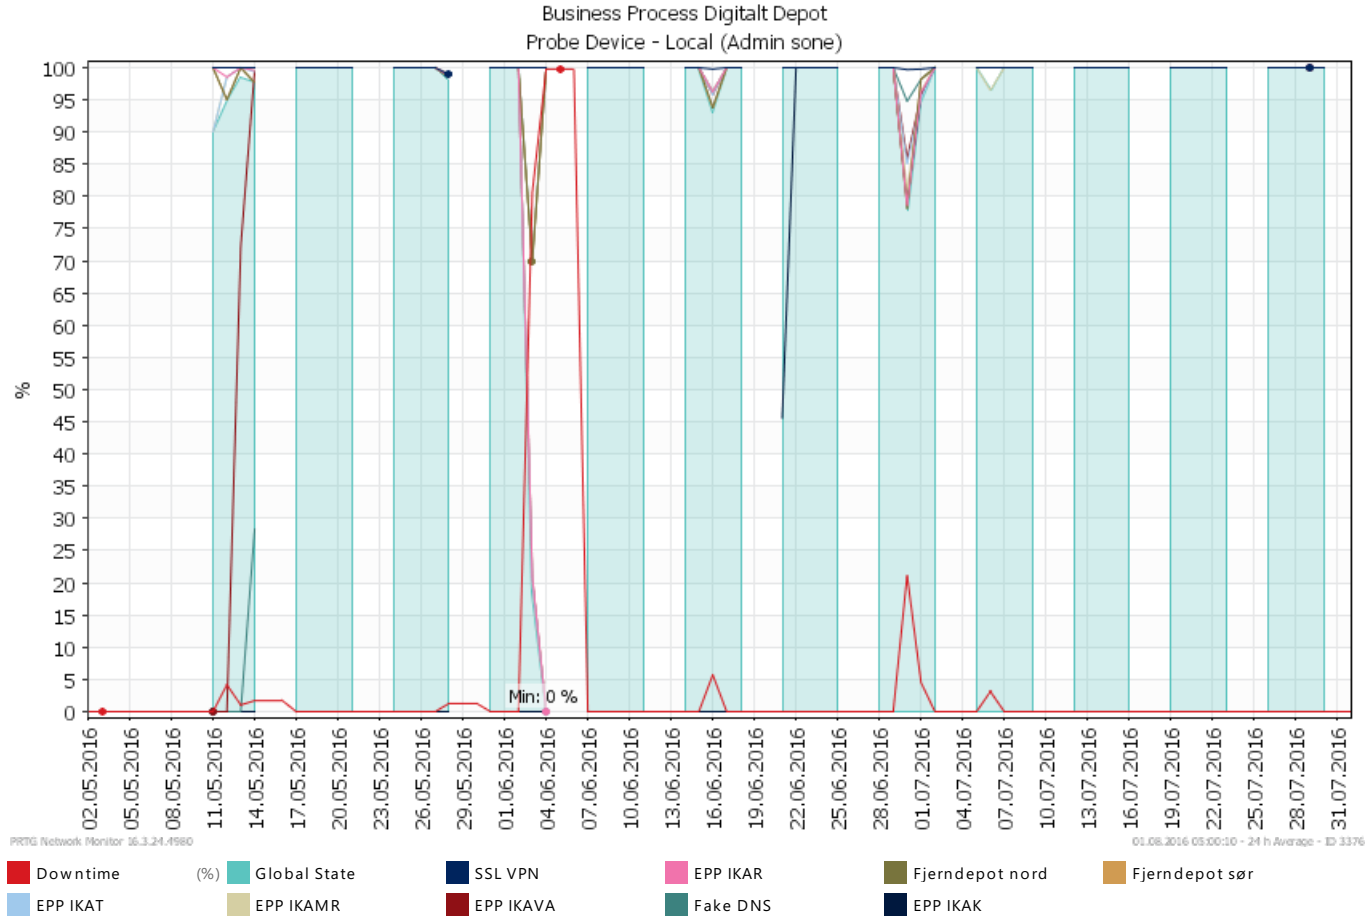

Oppetid KDRS Digitalt Depot: Business Process Digitalt Depot

Report Time Span:	01.05.2016 00:00:00 - 01.08.2016 00:00:00					
Report Hours:	Kontortid					
Sensor Type:	Business Process Sensor BETA (60 s Interval)					
Probe, Group, Device:	Local probe > Local probe > Probe Device - Local (Admin sone)					
Uptime Stats:	Up:	96,247 %	[18d10h39m54s]	Down:	3,753 %	[17h15m40s]
Request Stats:	Good:	100 %	[27629]	Failed:	0 %	[0]
Average (Global State):	96 %					

Channel	Average
Global State	96 %
SSL VPN	100 %
EPP IKAR	96 %
Fjerndepot nord	99 %
Fjerndepot sør	99 %
EPP IKAT	96 %
EPP IKAMR	96 %
EPP IKAVA	15052
Fake DNS	4125
EPP IKAK	-215139