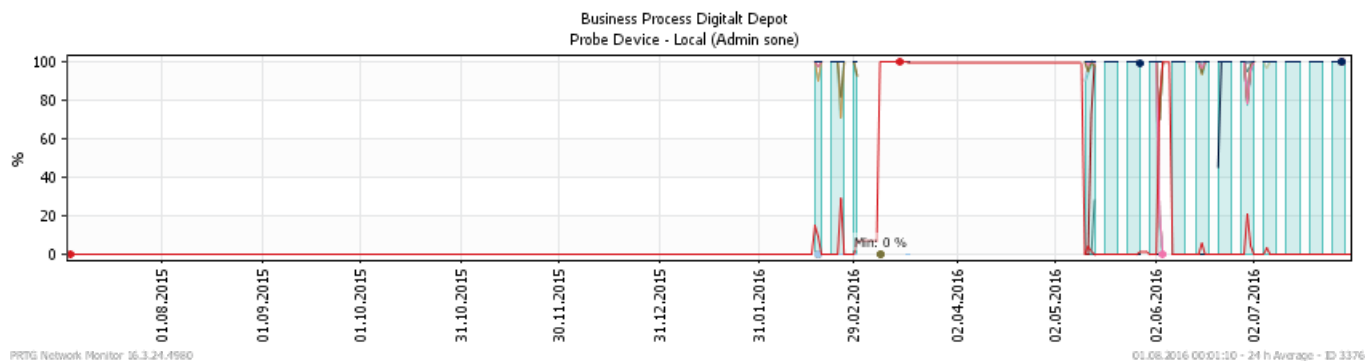

### Oppetid KDRS Digitalt Depot: Business Process Digitalt Depot

Report Time Span:	01.07.2016 00:00:00 - 01.08.2016 00:00:00					
Report Hours:	Kontortid					
Sensor Type:	Business Process Sensor BETA (60 s Interval)					
Probe, Group, Device:	Local probe > Local probe > Probe Device - Local (Admin sone)					
Uptime Stats:	Up:	99,851 %	[6d23h39m44s]	Down:	0,149 %	[15m0s]
Request Stats:	Good:	100 %	[10081]	Failed:	0 %	[0]
Average (Global State):	100 %					